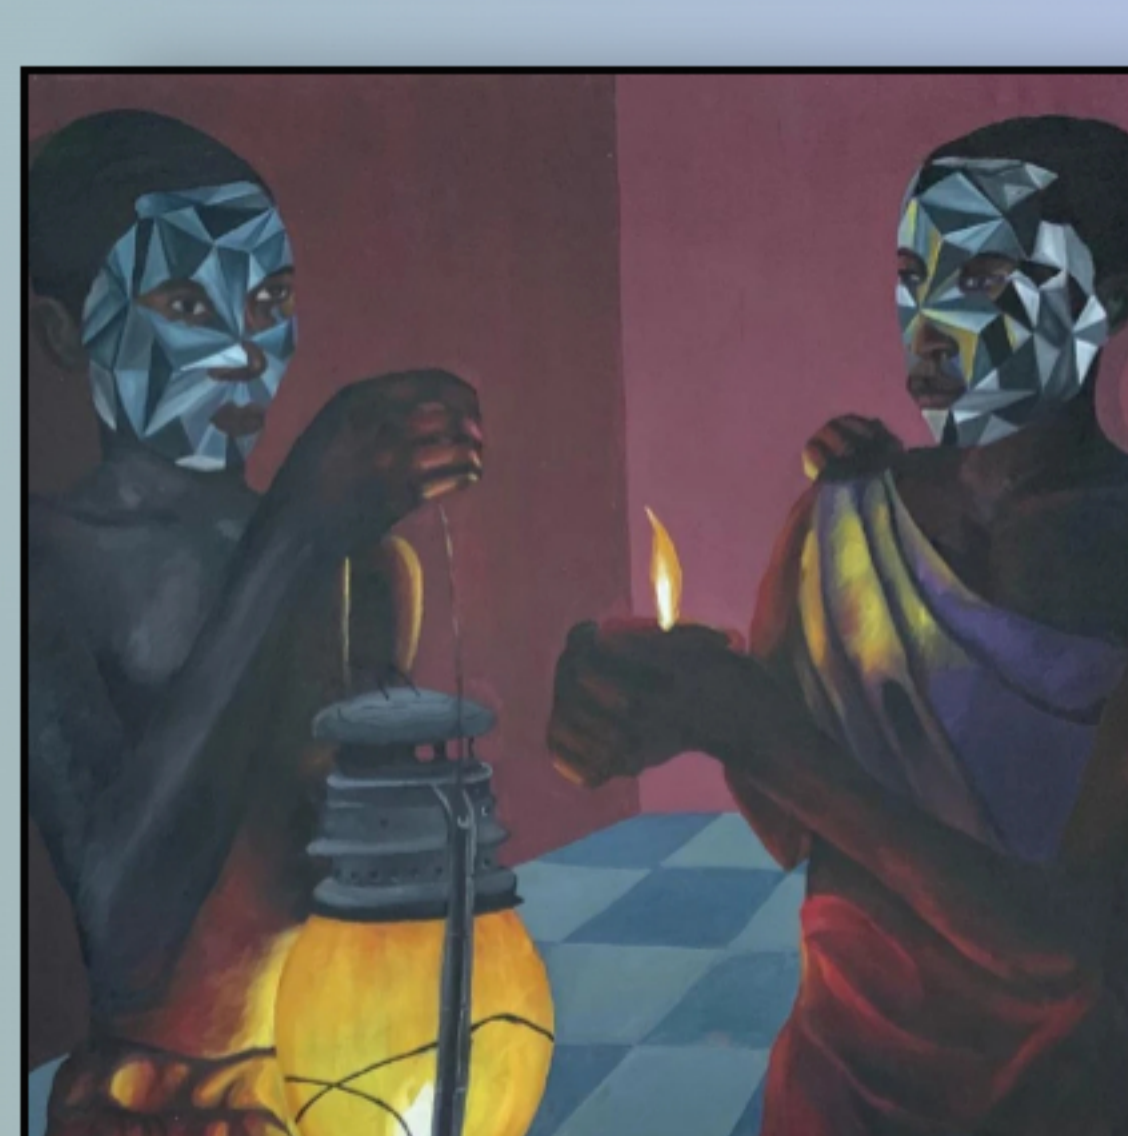

Whispers in the Prism

The journey begins at dawn, where golden light spills over the vast African plains. A warm breeze stirs the tall grass, carrying the murmurs of unseen voices. Footsteps press into the red earth, tracing paths once walked by ancestors.

Through winding village paths, we pass faces—luminous and ever-changing. Their features refract the morning sun, glimmering in countless facets like a finely cut diamond. With each turn, each fleeting glance, they reveal new depths—fragments not of brokenness, but of brilliance. In every reflection, a story, in every angle, a life uniquely sculpted by time.

As dusk descends, firelight dances upon the mirrored souls of a land rich in history, beauty, and quiet resilience. Here, past and present entwine in a silent symphony, shimmering in the unseen spectrum of existence. The prism does not conceal—it reveals.

And within its depths, we find the infinite facets
of
ourselves.