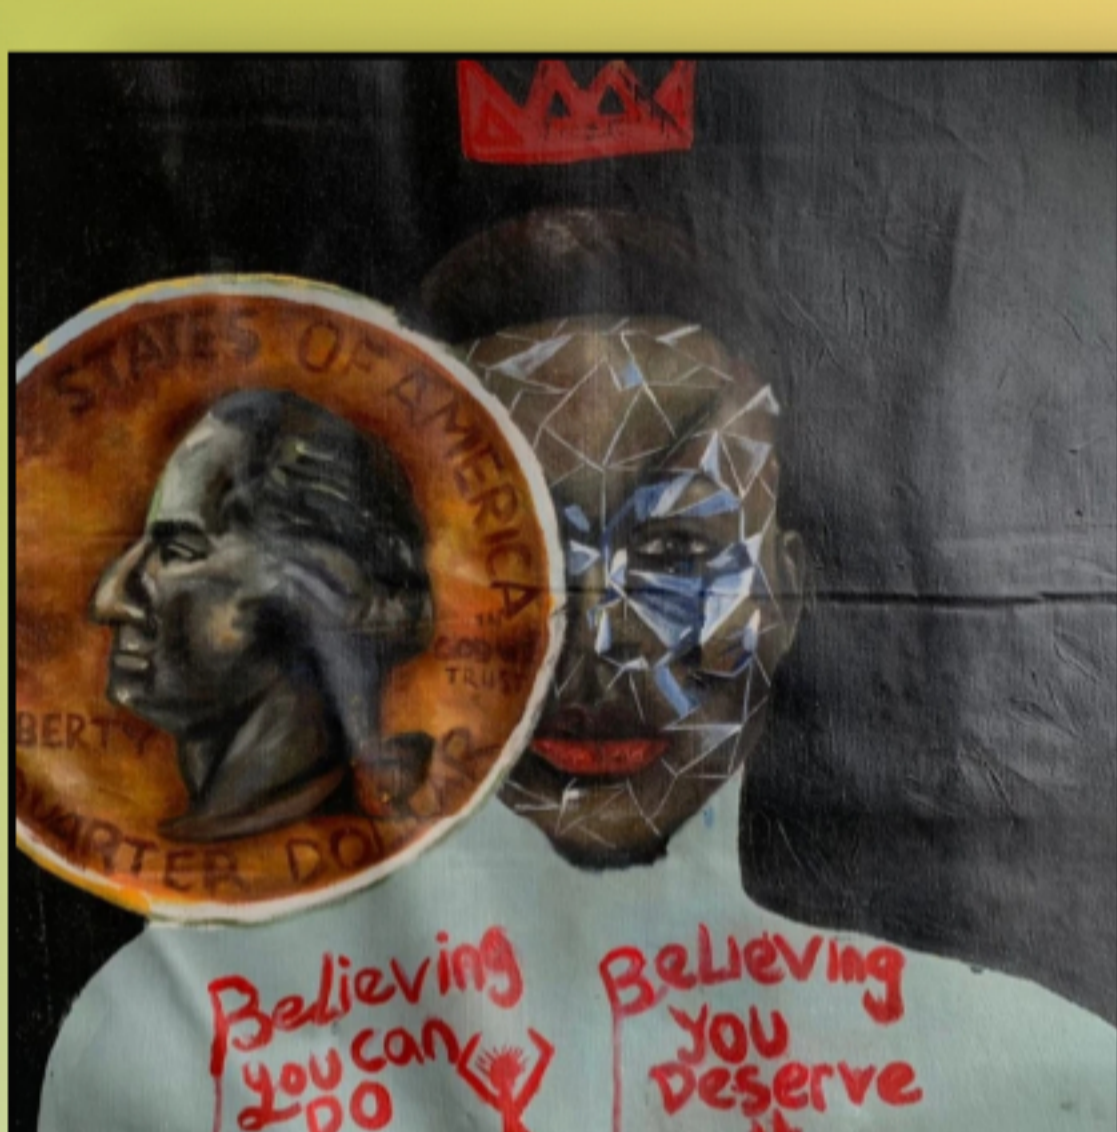

Whispers in the Prism

The journey begins at dawn, where golden light spills over the vast African plains. A warm breeze stirs the tall grass, carrying the murmurs of unseen voices. Footsteps press into the red earth, tracing paths once walked by ancestors.

Through winding village paths, we pass faces—luminous and ever-changing. Their features refract the morning sun, glimmering in countless facets like a finely cut diamond. With each turn, each fleeting glance, they reveal new depths—fragments not of brokenness, but of brilliance. In every reflection, a story, in every angle, a life uniquely sculpted by time.

As dusk descends, firelight dances upon the mirrored souls of a land rich in history, beauty, and quiet resilience. Here, past and present entwine in a silent symphony, shimmering in the unseen spectrum of existence. The prism does not conceal—it reveals.

And within its depths, we find the infinite facets
of
ourselves.