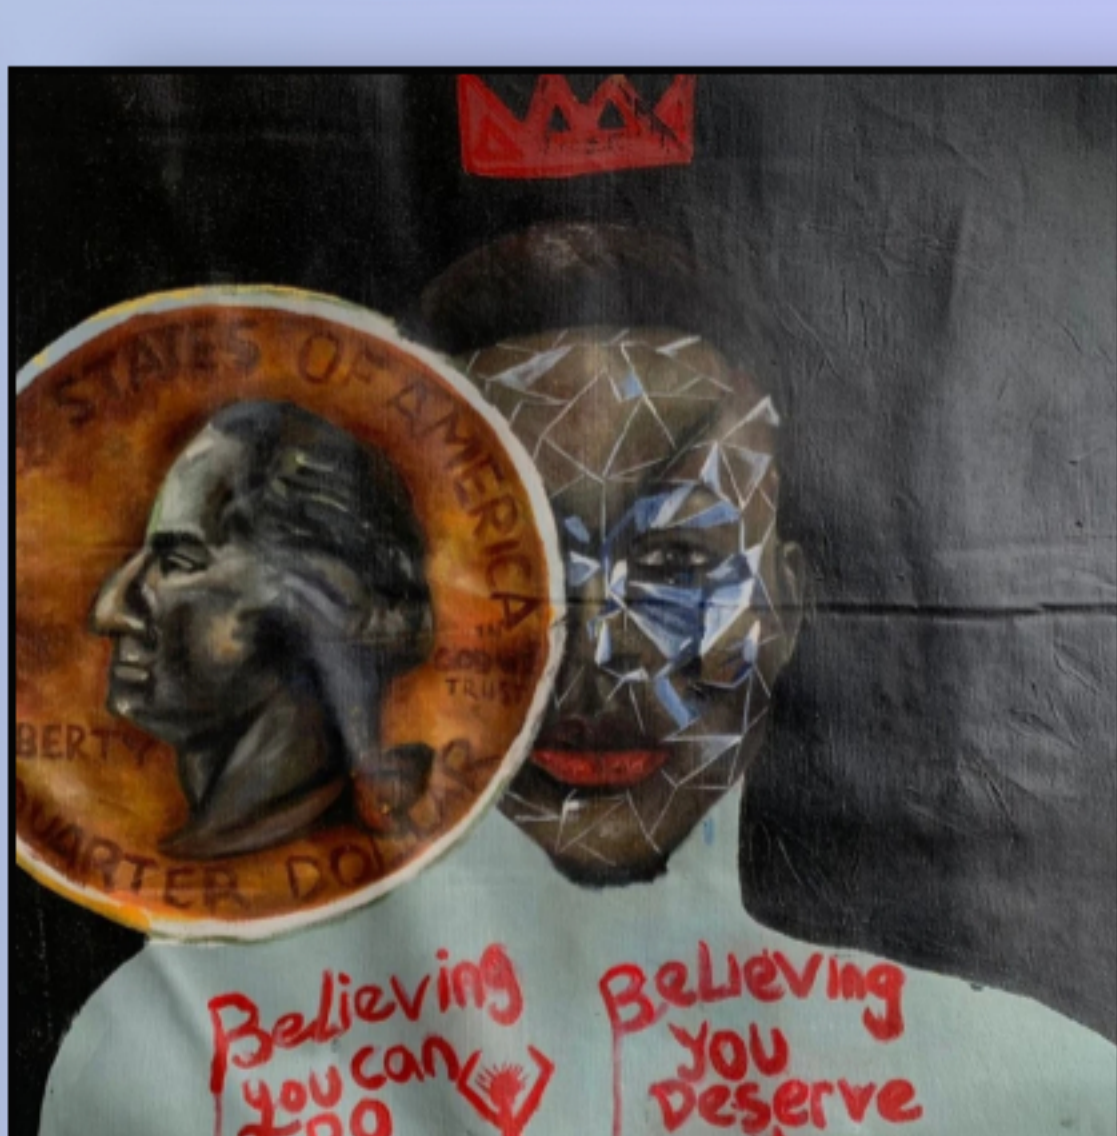

Whispers in the Prism

The journey begins at dawn, where golden light spills over the vast African plains. A warm breeze stirs the tall grass, carrying the murmurs of unseen voices. Footsteps press into the red earth, tracing paths once walked by ancestors.

Through winding village paths, we pass faces—luminous and ever-changing. Their features refract the morning sun, glimmering in countless facets like a finely cut diamond. With each turn, each fleeting glance, they reveal new depths—fragments not of brokenness, but of brilliance. In every reflection, a story, in every angle, a life uniquely sculpted by time.

As dusk descends, firelight dances upon the mirrored souls of a land rich in history, beauty, and quiet resilience. Here, past and present entwine in a silent symphony, shimmering in the unseen spectrum of existence. The prism does not conceal—it reveals.

And within its depths, we find the infinite facets
of
ourselves.